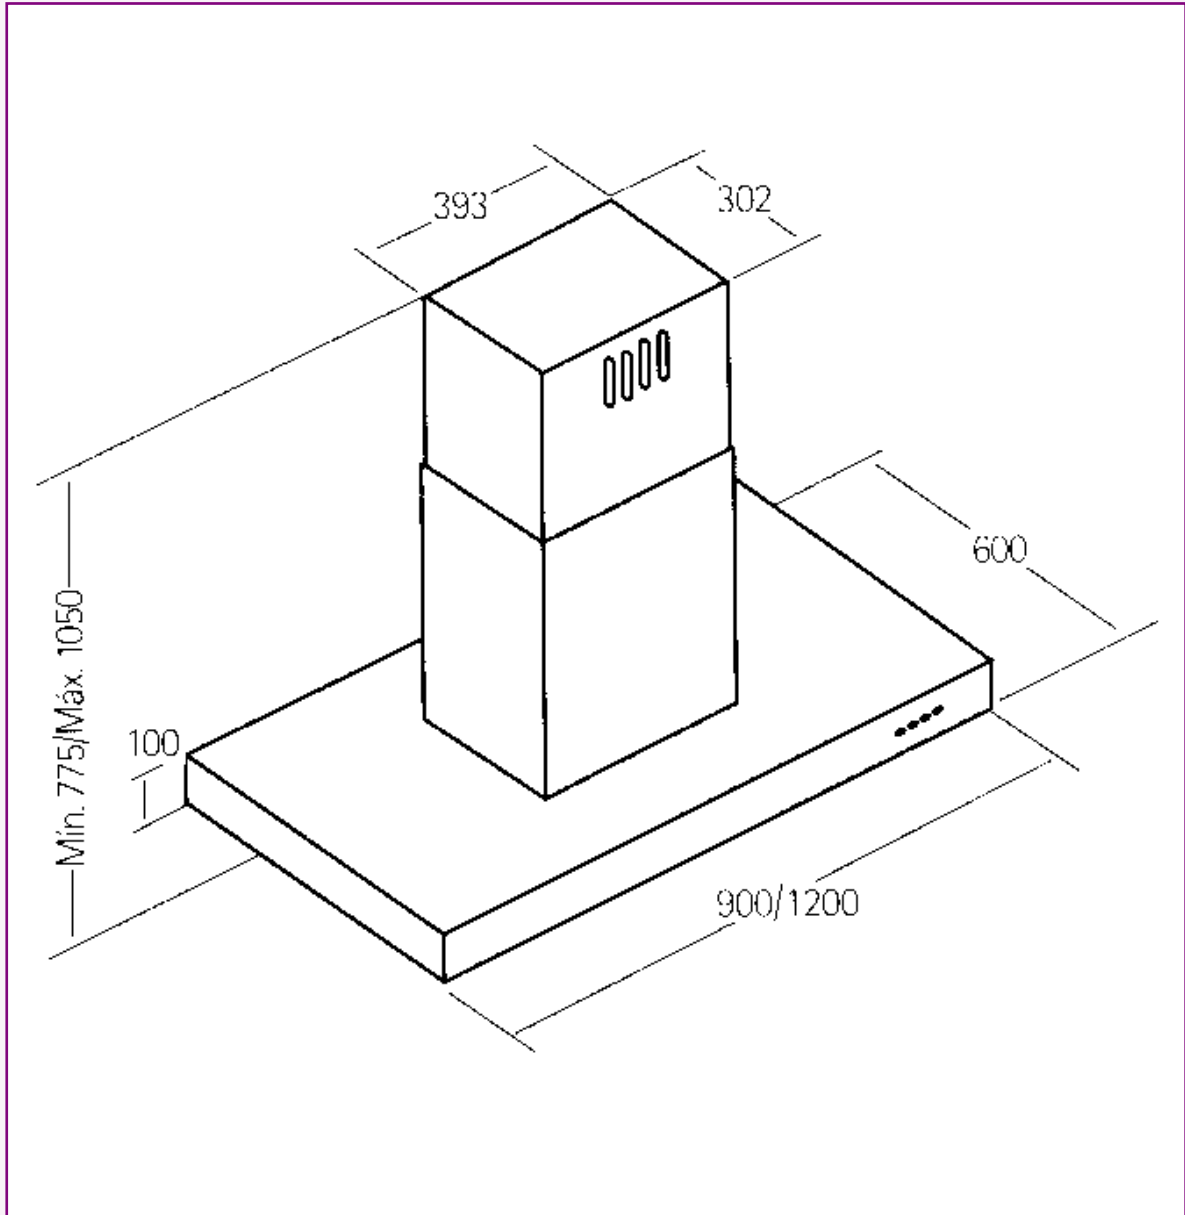

Isla Sygma

Vectaire Ltd
Lincoln Road
Cressex Business Park
High Wycombe
Bucks, HP12 3RH
Tel: +44(0)1494 522333
Fax: +44(0)1494 522337
Email: sales@vectaire.co.uk